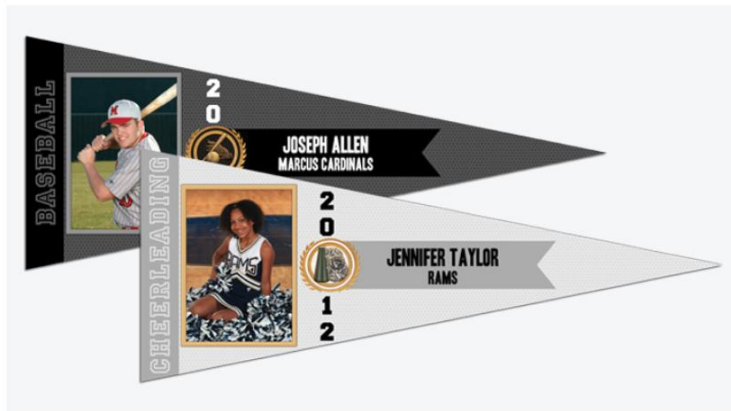

5 x 7 or 8 x10 Acrylic Layered Background Statue

Photo Baseball
or Softball

Mini Home
Plate with 4"
Black Easel
Stand

Pennant Clinger
12" x 30"

9 x 12 Wooden Plaque with
8 x 10 Memory Mate. Wood board. Single-sided.
Clear acrylic. Brass tacks.

Mini
Volleyball
w/black stand

Trading Cards

Game Day Tickets

Travel Mug: 14 oz.
White Stainless Steel

Acrylic Statue
8" x 10" or 5" x 7"

*These will be full length photos from head to toe.

Dynamic Portraits - Will include player's name at bottom.

Available in 8" x 10" only.

Memory Mate
8" x 10" Print that include
Player Photo
&
Team Photo

Vinyl Banner

2 ft Wide

4 ft High