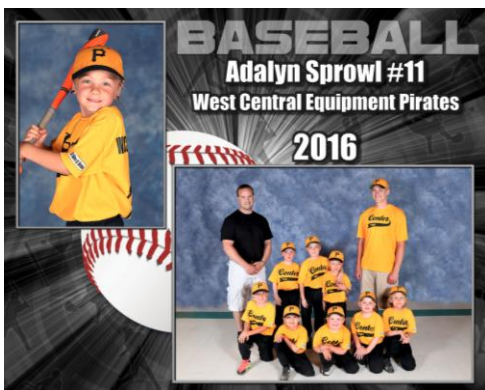

Memory Mate
8" x 10" Print that include
Player Photo
&
Team Photo