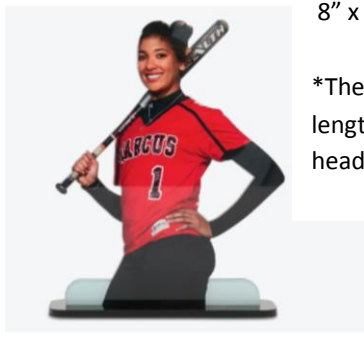

5 x 7 or 8 x10 Acrylic Layered Background Statue

Photo Baseball
or Softball

Mini Home
Plate with 4"
Black Easel
Stand

Pennant Clinger
12" x 30"

9 x 12 Wooden Plaque with
8 x 10 Memory Mate. Wood board. Single-sided.
Clear acrylic. Brass tacks.

Mini
Volleyball
w/black stand

Trading Cards

Game Day Tickets

Travel Mug: 14 oz.
White Stainless Steel

Acrylic Statue
8" x 10" or 5" x 7"

*These will be full length photos from head to toe.

Dynamic Portraits - Will include player's name at bottom.

Available in 8" x 10" only.

Memory Mate
8" x 10" Print that include
Player Photo
&
Team Photo

Vinyl Banner

2 ft Wide

4 ft High