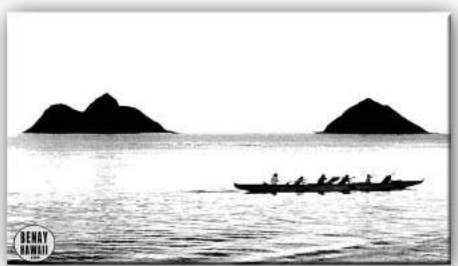

CLASSIC TWIN ISLANDS CANOE PADDLERS DESIGN

THIS DESIGN COMES IN MANY COLORS (BLACK, RED, ORANGE, GREEN, BLUE, PURPLE, PINK, BROWN) SEE BELOW.

ORDER YOUR FAVORITE COLOR DESIGN AND HAT COMBINATION. PLEASE NOTE: THE WORD "KAILUA" OR "LANIKAI" CAN BE PLACED AT THE TOP OF DESIGN (SEE BELOW).

HAT COLOR CHOICES: BLACK, BROWN, NAVY BLUE, ROYAL BLUE, DARK GREEN, KELLY GREEN, RED, FUSCIA PINK, WHITE

CC-BLACK