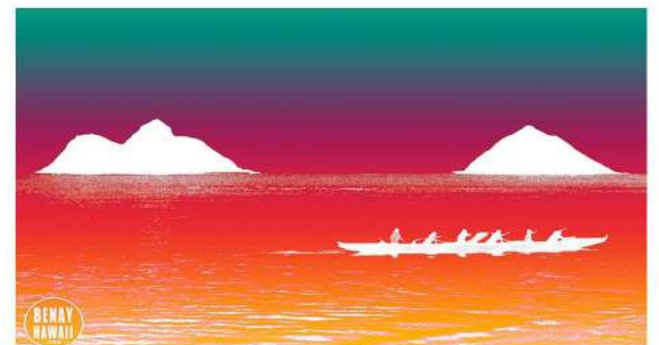

SUGGESTED HAT COLORS:
BLACK
ROYAL BLUE
FUSCIA PINK

REVERSE BLUE SUP

REVERSE BLUE CANOE

REVERSE PINK SUP

REVERSE PINK CANOE

REVERSE ORANGE SUP

REVERSE ORANGE CANOE

REVERSE COLORS SUP