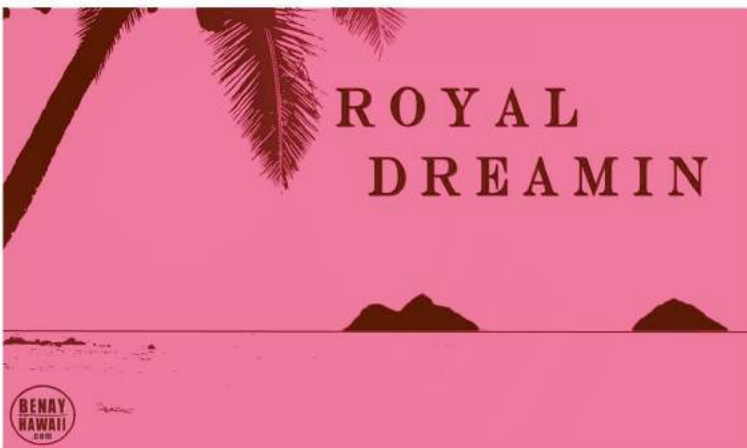

HAT COLORS:
BLACK
BROWN
ROYAL BLUE
NAVY BLUE
DARK GREEN
KELLY GREEN
WHITE
FUSCIA PINK

RD-PINK/BROWN

WD-PINK/BROWN

RD-REVERSE PINK/WHITE

WD-PINK REVERSE

RD-LANIKAI

RD-WINDWARD

©SUSAN BENAY