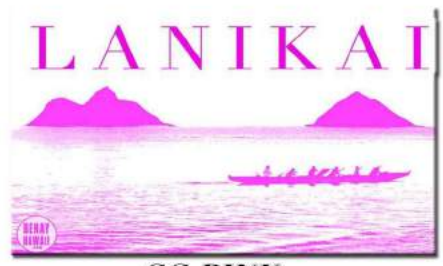

CLASSIC TWIN ISLANDS CANOE PADDLERS DESIGN

THIS DESIGN COMES IN MANY COLORS (BLACK, RED, ORANGE, GREEN, BLUE, PURPLE, PINK, BROWN) SEE BELOW.

ORDER YOUR FAVORITE COLOR DESIGN AND HAT COMBINATION. PLEASE NOTE: THE WORD "KAILUA" OR "LANIKAI" CAN BE PLACED AT THE TOP OF DESIGN (SEE BELOW).

HAT COLOR CHOICES: BLACK, BROWN, NAVY BLUE, ROYAL BLUE, DARK GREEN, KELLY GREEN, RED, FUSCIA PINK, WHITE

CC-PINK