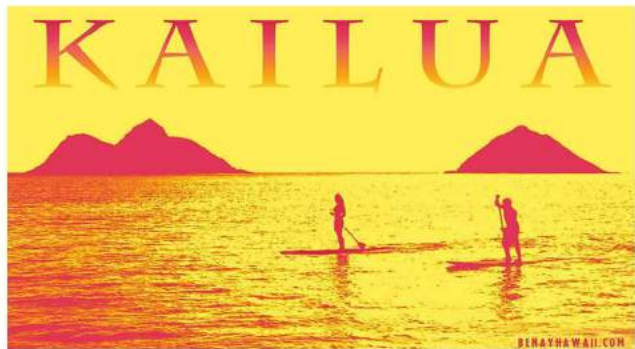

REVERSE PINK SUP