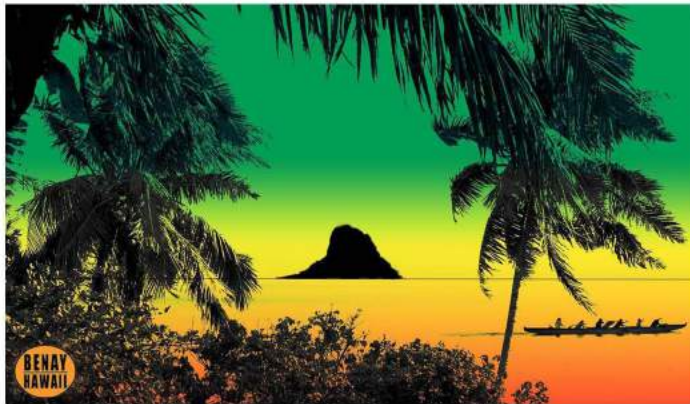

REVERSE COLORS CANOE

RASTA LINE

HAT COLORS:
BLACK
DARK GREEN,
KELLY GREEN,

RASTA LINE

TEAM REGGAE

GET UP STAND UP

MISSION: KAILUA

WINDWARD KAI