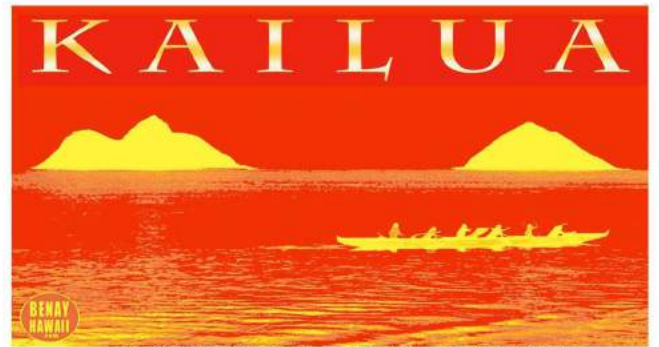

SUGGESTED HAT COLORS:
BLACK
ROYAL BLUE
FUSCIA PINK

REVERSE BLUE SUP

REVERSE BLUE CANOE

REVERSE PINK SUP

REVERSE PINK CANOE

REVERSE ORANGE SUP

REVERSE ORANGE CANOE

REVERSE COLORS SUP