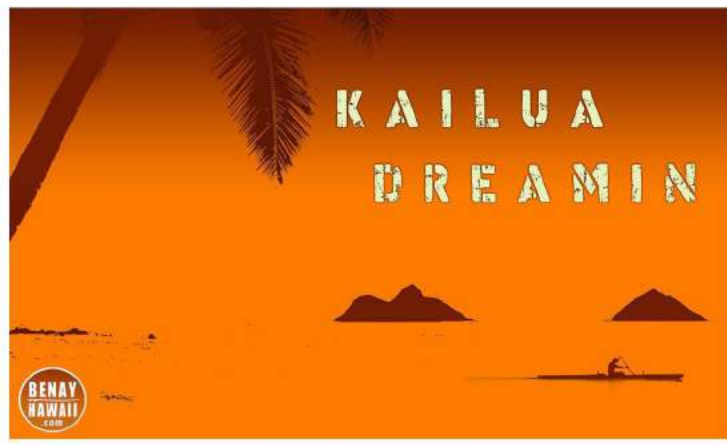

2016
benayhawaii.com/surfhats

Trucker Hats

Guys & Girls

Graphics

Fun

Art

Photos

KAILUA DREAMIN

- HAT COLORS:
 BLACK
 BROWN
 ROYAL BLUE
 NAVY BLUE
 DARK GREEN
 KELLY GREEN
 WHITE
 FUSCIA PINK

KD-COLORS

KD-RASTA

KD-PINK

KD-TEAL

KD-BROWN

KD-RWB

WAIKIKI DREAMIN