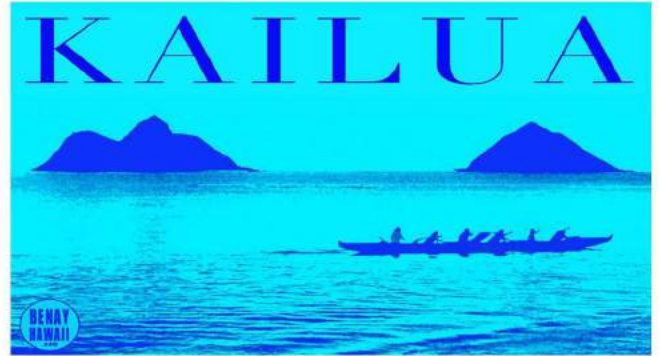

REVERSE BLUE CANOE