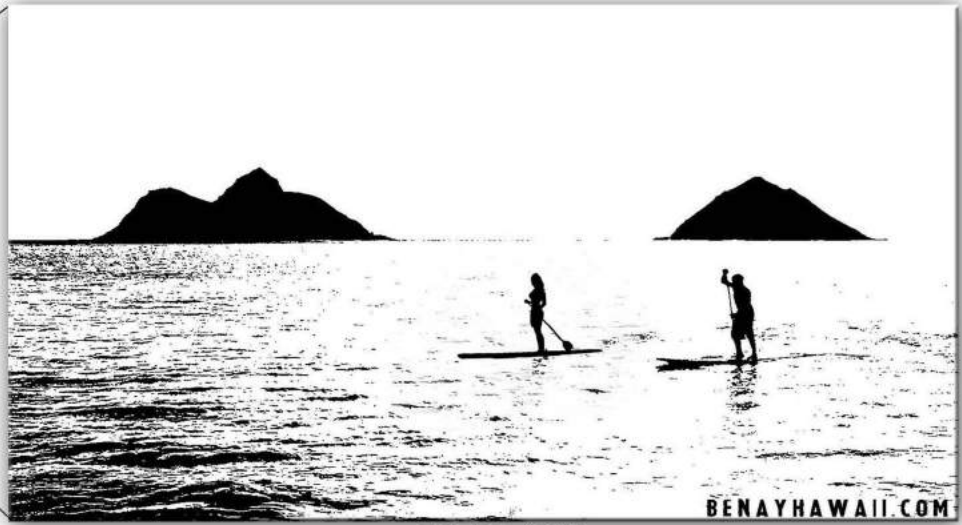

©SusanBenay

CLASSIC TWIN ISLANDS SUP PADDLERS DESIGN

CS-BLACK

THIS DESIGN COMES IN MANY COLORS (BLACK, RED, ORANGE, GREEN, BLUE, PURPLE, PINK, BROWN) SEE BELOW.

ORDER YOUR FAVORITE COLOR DESIGN AND HAT COMBINATION.