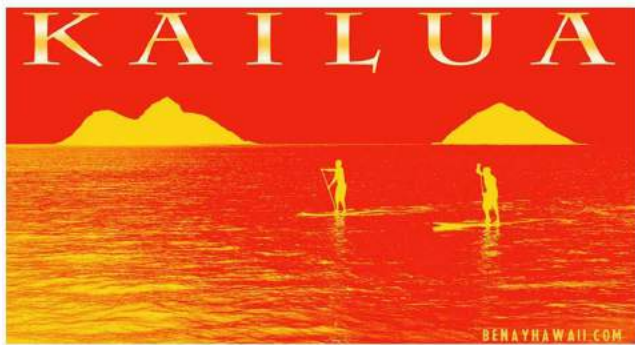

SUGGESTED HAT COLORS:
BLACK
ROYAL BLUE
FUSCIA PINK

REVERSE BLUE SUP

REVERSE BLUE CANOE

REVERSE PINK SUP

REVERSE PINK CANOE

REVERSE ORANGE SUP

REVERSE ORANGE CANOE

REVERSE COLORS SUP