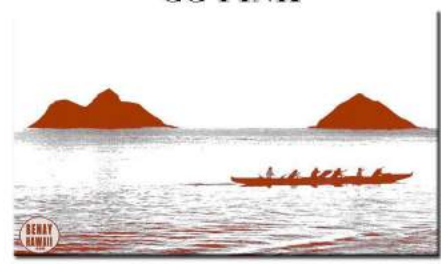

HAT COLOR CHOICES: BLACK, BROWN, NAVY BLUE, ROYAL BLUE, DARK GREEN, KELLY GREEN, RED, FUSCIA PINK, WHITE

CLASSIC CANOE-RED

CC-GREEN

CC-ORANGE

CC-BLACK

CC-PINK

CC-PURPLE

CC-BROWN