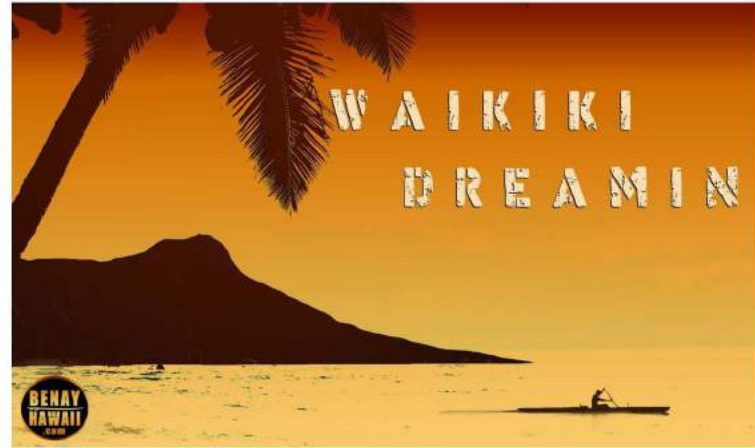

WAIKIKI DREAMIN

HAT COLORS:
BLACK
BROWN
ROYAL BLUE
NAVY BLUE
DARK GREEN
KELLY GREEN
WHITE
FUSCIA PINK

WD-BROWN