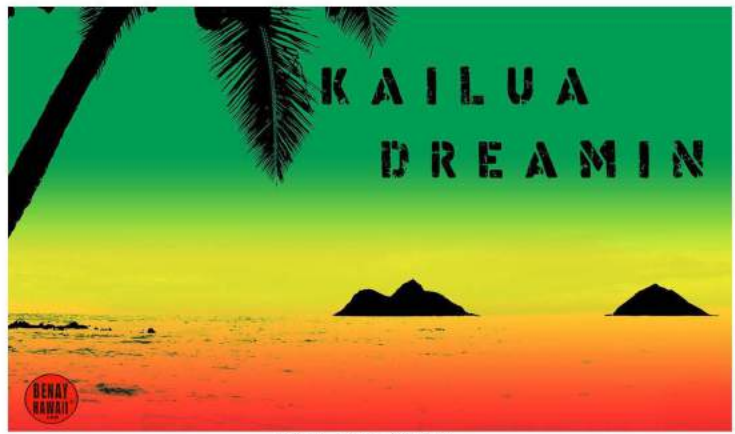

2016
benayhawaii.com/surfhats

Trucker Hats

Guys & Girls

Graphics

Fun

Art

Photos

KAILUA DREAMIN

- HAT COLORS:
 BLACK
 BROWN
 ROYAL BLUE
 NAVY BLUE
 DARK GREEN
 KELLY GREEN
 WHITE
 FUSCIA PINK

KD-COLORS

KD-RASTA

KD-PINK

KD-TEAL

KD-BROWN

KD-RWB

WAIKIKI DREAMIN